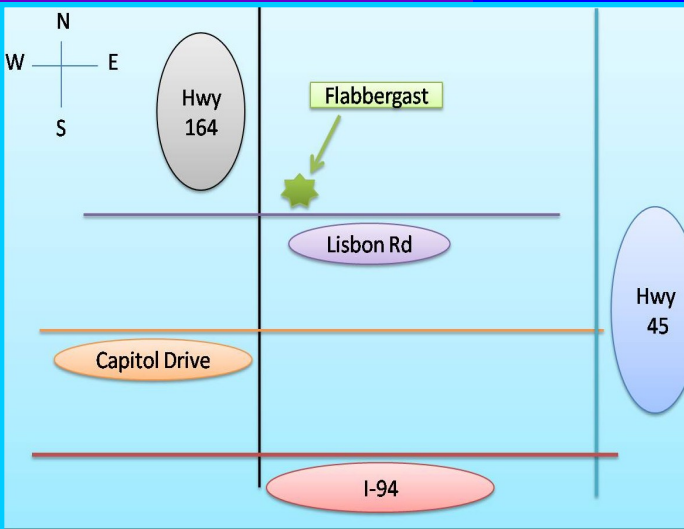

**Congratulations to the
Majestic Theatre
Drawing Winners!**

**Anita
Of
Hartland, WI**

All Winners have been notified!

**Girl Scouts
EARN YOUR
INFLATABLE FUN
PATCH HERE!**

**Book Your Scout Meeting in one of our
Party Rooms!**

Flabbergast Rates

Monday—Thursday $7.95/child
Friday—Sunday $9.95/child

**Parents & children under
12 months are FREE!**

Find Us Online

CAMP VELOCITY 2010 SUMMER DAY CAMP

**Registration is now open
for Ages 4-12 years
Camp starts June 14th!**

At Momentum Early Learning, when you walk through the doors of Camp Velocity you will experience a whole new kind of fun. From creepy science projects to exciting day trips, Camp Velocity has something for everyone! With our brand new, state-of-the-art facility, each classroom is equipped with a secure webcam for parents to check in on their kids throughout the day.

While at Camp Velocity, kids will have lots of fun while making lasting friendships and unforgettable memories. With trips to the water park, sports, horseback riding, Discovery World and Flabbergast, Camp Velocity will keep kids on the move, safe while having a blast all summer long!

ENROLLING NOW!

SCHEDULE A TOUR 262-820-2595

**Check us out in the
Sussex Lions
Daze Parade**

**Sat., July
10, 2010**

**DON'T Forget to
come back to
FLABBERGAST
with your
BOUNCE BACK
COUPON
on your receipt.**

Must bring in the entire receipt and be used within 30 days.

**Thanks for Joining
Us
For our
Hawallan Luau
Beach Party!!**

W248 n5250 Executive Drive, Sussex WI 53058

From Milwaukee:

Take 94 west, Exit on ramp #294
Turn right, North on 164
Turn right on Lisbon Road/Hwy "K"
Left on Executive Drive

From Waukesha:

Take Co Rd "J" north
Right on Lisbon Road/Hwy "K"
Left on Executive Drive

From Menomonee Falls:

Take Co Line Road "Q" west
Left on 164
Left on Lisbon Road/Hwy "K"
Left on Executive Drive